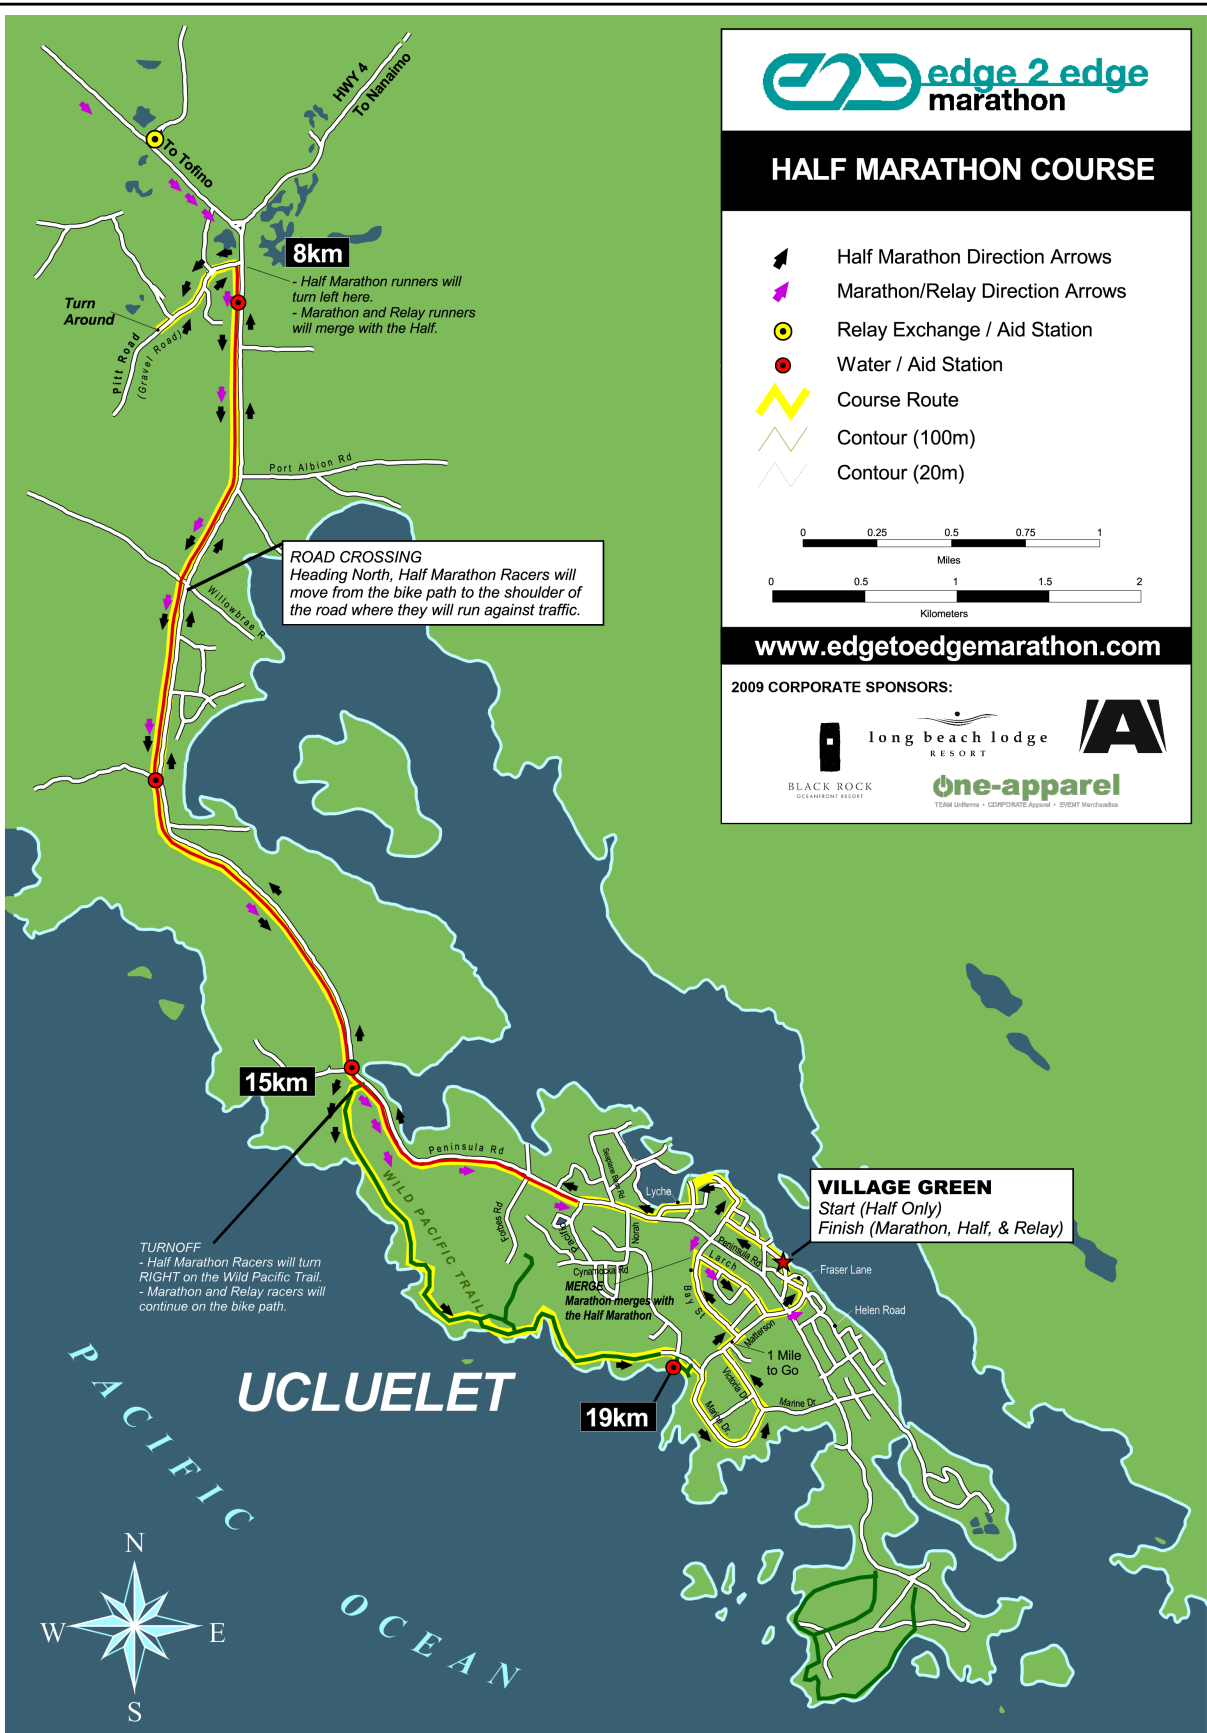

HALF MARATHON COURSE

- Half Marathon Direction Arrows
- Marathon/Relay Direction Arrows
- Relay Exchange / Aid Station
- Water / Aid Station
- Course Route
- Contour (100m)
- Contour (20m)

www.edgetoedgemarathon.com

2009 CORPORATE SPONSORS: